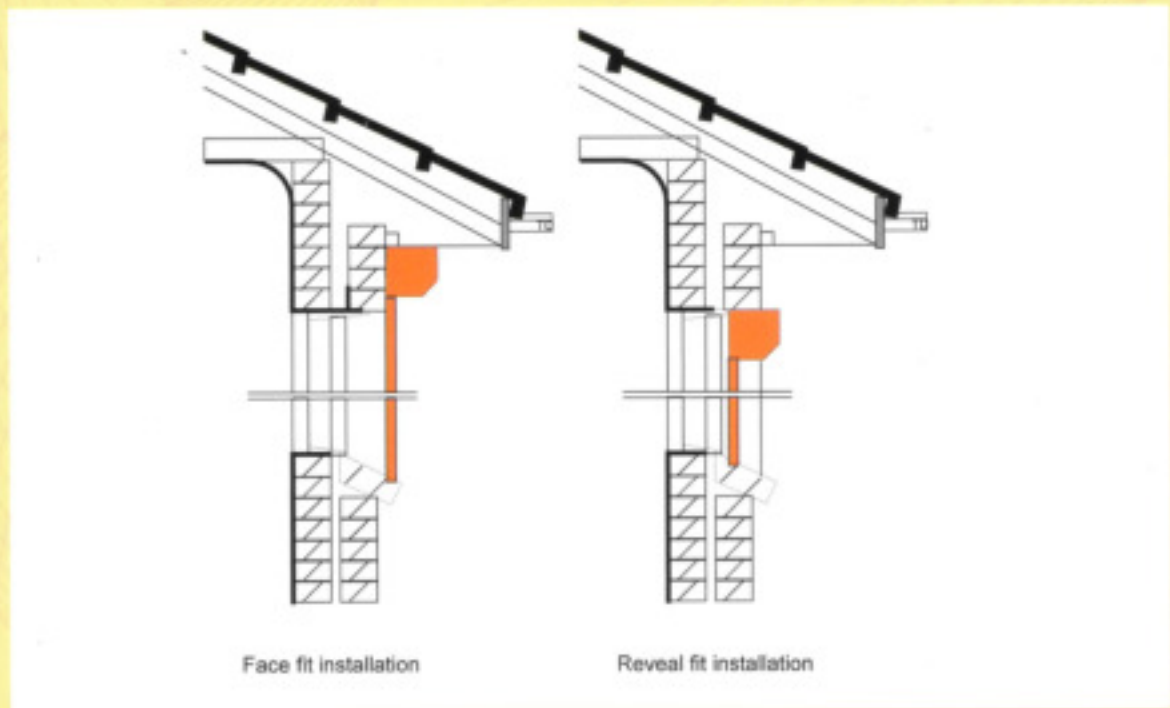

INSTALLATION.

STANDARD HEAD BOX COLOURS.