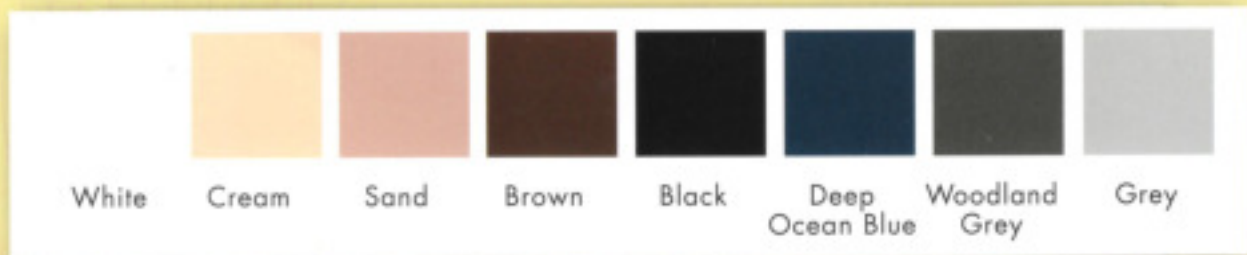

STANDARD PROFILE COLOURS.

SECURITY.

Present an immediate visible deterrent, protecting your home against burglary and vandalism.

INSULATION.

Thermal insulation properties that reduce the effects of summer heat as well as retaining the warmth during the colder winter months.

Also available with solar charging.

Please see our E-Series brochure for more details.

INSTALLATION.

STANDARD HEAD BOX COLOURS.

Note: Headbox, guide and bottom bar are ONLY available in the shown colours, powdercoating is required for other colours. Brochure colours are for marketing purposes only and may differ from actual product. Please check with your distributor before placing an order.